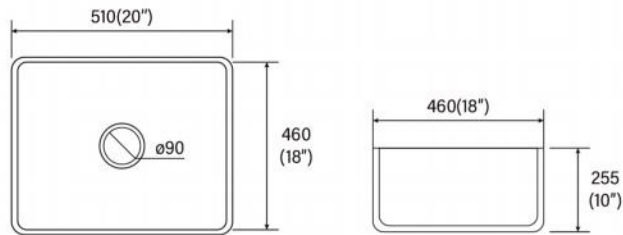

Item No:K0201A
Size:490x400x205mm
19.29"x15.75"x8.07"

Item No:K0221
Size:560x415x200mm
22.05"x16.34"x7.87"

Item No:K0222
Size:555x420x200mm
21.85"x16.54"x7.87"

Item No:K0224
Size:560x430x200mm
22.05"x16.93"x7.87"

Item No:K0201A
Size:550x420x210mm
21.65"x16.54"x8.27"

Item No:K0624
Size:600x425x220mm
23.62"x16.73"x8.66"

Item No:K0418B
Size:455x325x180mm
17.91"x12.80"x7.09"

Item No:K0420A
Size:510x380x195mm
20.08"x14.96"x7.68"

Item No:K0421A
Size:525x345x185mm
20.67"x13.58"x7.28"

Item No:K0422C
Size:560x360x190mm
22.05"x14.17"x7.48"

Item No:K0424A
Size:610x380x180mm
22.02"x14.96"x7.09"

Item No:K0424B
Size:595x395x210mm
23.43"x15.55"x8.27"

CERAMIC KITCHEN SINK

Farmhouse Kitchen Sink
Item No:A3318N
Size:835x459x254mm
33"x18"x10"

CERAMIC KITCHEN SINK

Farmhouse Kitchen Sink
Item No:A2018
Size:510x460x255mm
20"x18"x10"

Farmhouse Kitchen Sink
Item No:A2418N
Size:610x459x254mm
24"x18"x10"