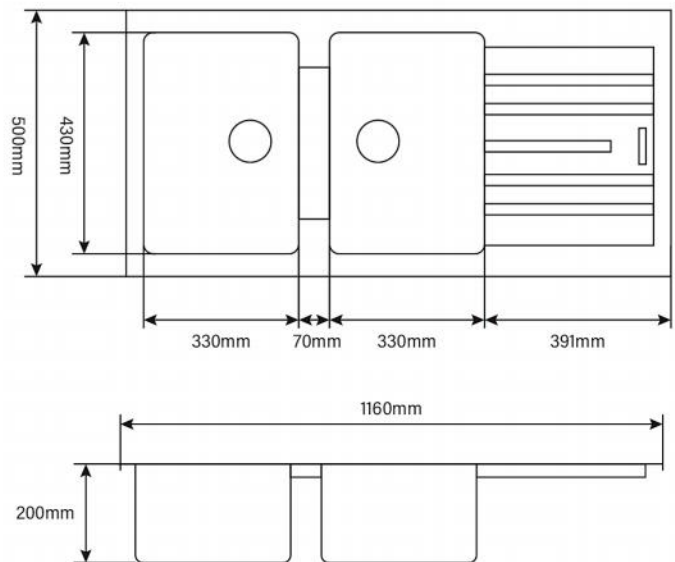

GRANITE KITCHEN SINK

Above Counter

Reversible

Health Protection System

GRANITE KITCHEN SINK

Item No:1150B
Size:1160x500x200mm
45.67"x19.69"x7.87"

GRANITE KITCHEN SINK

Item No:1050A
Size:1000x500x200mm
39.37"x19.69"x7.87"

Item No:K0201A
Size:490x400x205mm
19.29"x15.75"x8.07"

Item No:K0221
Size:560x415x200mm
22.05"x16.34"x7.87"

Item No:K0222
Size:555x420x200mm
21.85"x16.54"x7.87"

Item No:K0224
Size:560x430x200mm
22.05"x16.93"x7.87"

Item No:K0201A
Size:550x420x210mm
21.65"x16.54"x8.27"

Item No:K0624
Size:600x425x220mm
23.62"x16.73"x8.66"

Item No:K0418B
Size:455x325x180mm
17.91"x12.80"x7.09"

Item No:K0420A
Size:510x380x195mm
20.08"x14.96"x7.68"

Item No:K0421A
Size:525x345x185mm
20.67"x13.58"x7.28"

Item No:K0422C
Size:560x360x190mm
22.05"x14.17"x7.48"

Item No:K0424A
Size:610x380x180mm
22.02"x14.96"x7.09"

Item No:K0424B
Size:595x395x210mm
23.43"x15.55"x8.27"