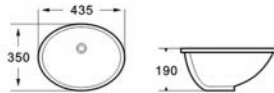

GRANITE BATHROOM SINK

Item No:5538W
Size:550x385x110mm
21.65"x15.16"x4.33"

Item No:6240W
Size:604x407x155mm
23.78"x16.02"x6.1"

GRANITE LAUNDRY SINK

Item No:6058XL
Size:600x580x270mm
23.62"x22.83"x10.63"

CERAMIC UNDERMOUNT BASIN

Item No:K0416A
Size:400x400x170mm
15.75"x15.75"x6.69"

CERAMIC UNDERMOUNT BASIN

Item No:K0161
Size:420x340x190mm
16.54"x13.34"x7.48"

Item No:K0171
Size:435x350x190mm
17.13"x13.78"x7.48"

Item No:K0181
Size:465x385x195mm
18.31"x15.16"x7.68"

Item No:K0201A
Size:490x400x205mm
19.29"x15.75"x8.07"

Item No:K0221
Size:560x415x200mm
22.05"x16.34"x7.87"

Item No:K0222
Size:555x420x200mm
21.85"x16.54"x7.87"

Item No:K0224
Size:560x430x200mm
22.05"x16.93"x7.87"

Item No:K0201A
Size:550x420x210mm
21.65"x16.54"x8.27"

Item No:K0624
Size:600x425x220mm
23.62"x16.73"x8.66"

Item No:K0418B
Size:455x325x180mm
17.91"x12.80"x7.09"

Item No:K0420A
Size:510x380x195mm
20.08"x14.96"x7.68"