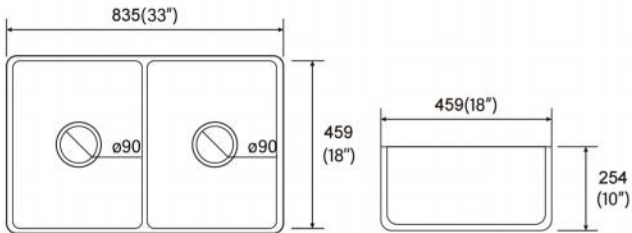

Item No:K0201A
Size:490x400x205mm
19.29"x15.75"x8.07"

Item No:K0221
Size:560x415x200mm
22.05"x16.34"x7.87"

Item No:K0222
Size:555x420x200mm
21.85"x16.54"x7.87"

Item No:K0224
Size:560x430x200mm
22.05"x16.93"x7.87"

Item No:K0201A
Size:550x420x210mm
21.65"x16.54"x8.27"

Item No:K0624
Size:600x425x220mm
23.62"x16.73"x8.66"

Item No:K0418B
Size:455x325x180mm
17.91"x12.80"x7.09"

Item No:K0420A
Size:510x380x195mm
20.08"x14.96"x7.68"

Item No:K0421A
Size:525x345x185mm
20.67"x13.58"x7.28"

Item No:K0422C
Size:560x360x190mm
22.05"x14.17"x7.48"

Item No:K0424A
Size:610x380x180mm
22.02"x14.96"x7.09"

Item No:K0424B
Size:595x395x210mm
23.43"x15.55"x8.27"

Farmhouse Kitchen Sink
Item No:A3018N
Size:760x459x254mm
30"x18"x10"

Farmhouse Kitchen Sink
Item No:A3020N
Size:760x508x254mm
30"x20"x10"

CERAMIC KITCHEN SINK

Farmhouse Kitchen Sink
Item No:A3318ND
Size:835x459x254mm
33"x18"x10"