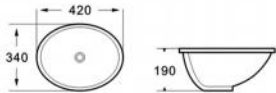

GRANITE BATHROOM SINK

Item No:5538W
Size:550x385x110mm
21.65"x15.16"x4.33"

Item No:6240W
Size:604x407x155mm
23.78"x16.02"x6.1"

GRANITE LAUNDRY SINK

Item No:6058XL
Size:600x580x270mm
23.62"x22.83"x10.63"

CERAMIC UNDERMOUNT BASIN

Item No:K0416A
Size:400x400x170mm
15.75"x15.75"x6.69"

CERAMIC UNDERMOUNT BASIN

Item No:K0161
Size:420x340x190mm
16.54"x13.34"x7.48"

Item No:K0171
Size:435x350x190mm
17.13"x13.78"x7.48"

Item No:K0181
Size:465x385x195mm
18.31"x15.16"x7.68"

Item No:K0201A
Size:490x400x205mm
19.29"x15.75"x8.07"

Item No:K0221
Size:560x415x200mm
22.05"x16.34"x7.87"

Item No:K0222
Size:555x420x200mm
21.85"x16.54"x7.87"

Item No:K0224
Size:560x430x200mm
22.05"x16.93"x7.87"