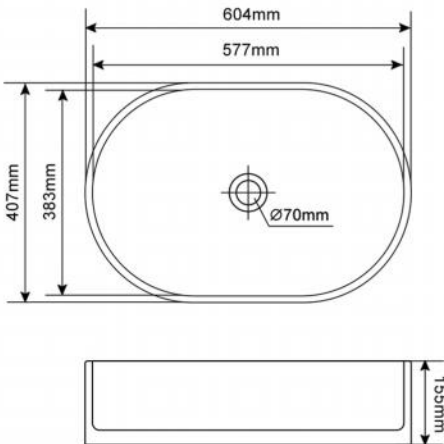

Item No:6240W
Size:604x407x155mm
23.78"x16.02"x6.1"