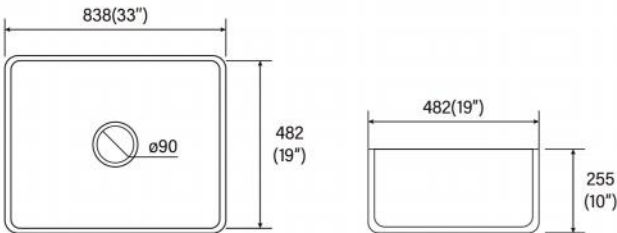

Item No:K0201A
Size:490x400x205mm
19.29"x15.75"x8.07"

Item No:K0221
Size:560x415x200mm
22.05"x16.34"x7.87"

Item No:K0222
Size:555x420x200mm
21.85"x16.54"x7.87"

Item No:K0224
Size:560x430x200mm
22.05"x16.93"x7.87"

Item No:K0201A
Size:550x420x210mm
21.65"x16.54"x8.27"

Item No:K0624
Size:600x425x220mm
23.62"x16.73"x8.66"

Item No:K0418B
Size:455x325x180mm
17.91"x12.80"x7.09"

Item No:K0420A
Size:510x380x195mm
20.08"x14.96"x7.68"

Item No:K0421A
Size:525x345x185mm
20.67"x13.58"x7.28"

Item No:K0422C
Size:560x360x190mm
22.05"x14.17"x7.48"

Item No:K0424A
Size:610x380x180mm
22.02"x14.96"x7.09"

Item No:K0424B
Size:595x395x210mm
23.43"x15.55"x8.27"

CERAMIC KITCHEN SINK

Farmhouse Kitchen Sink
Item No: B3019
Size: 762x482x255mm
30"x19"x10"

Farmhouse Kitchen Sink
Item No: B3019A
Size: 762x482x255mm
30"x19"x10"

Farmhouse Kitchen Sink
Item No: B3319
Size: 838x482x255mm
33"x19"x10"