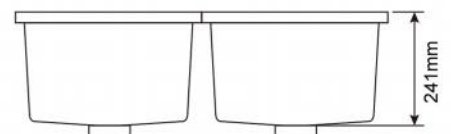

Item No:8346E
Size:838x467x241mm
32.99"x18.39"x9.49"