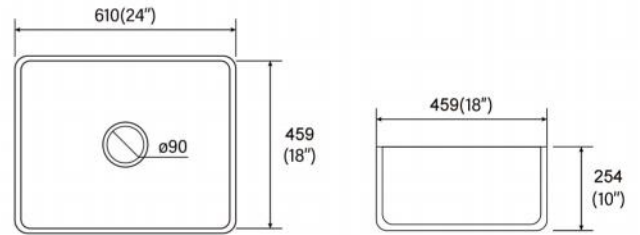

Item No:K0201A
Size:490x400x205mm
19.29"x15.75"x8.07"

Item No:K0221
Size:560x415x200mm
22.05"x16.34"x7.87"

Item No:K0222
Size:555x420x200mm
21.85"x16.54"x7.87"

Item No:K0224
Size:560x430x200mm
22.05"x16.93"x7.87"

Item No:K0201A
Size:550x420x210mm
21.65"x16.54"x8.27"

Item No:K0624
Size:600x425x220mm
23.62"x16.73"x8.66"

Item No:K0418B
Size:455x325x180mm
17.91"x12.80"x7.09"

Item No:K0420A
Size:510x380x195mm
20.08"x14.96"x7.68"

Item No:K0421A
Size:525x345x185mm
20.67"x13.58"x7.28"

Item No:K0422C
Size:560x360x190mm
22.05"x14.17"x7.48"

Item No:K0424A
Size:610x380x180mm
22.02"x14.96"x7.09"

Item No:K0424B
Size:595x395x210mm
23.43"x15.55"x8.27"

CERAMIC KITCHEN SINK

Farmhouse Kitchen Sink
Item No:A3318N
Size:835x459x254mm
33"x18"x10"

CERAMIC KITCHEN SINK

Farmhouse Kitchen Sink
Item No:A2018
Size:510x460x255mm
20"x18"x10"

Farmhouse Kitchen Sink
Item No:A2418N
Size:610x459x254mm
24"x18"x10"