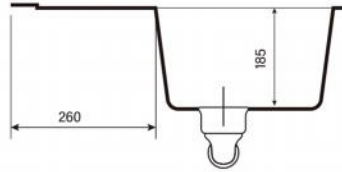

Item No:6449A
Size:640x490x200mm
25.20"x19.29"x7.87"