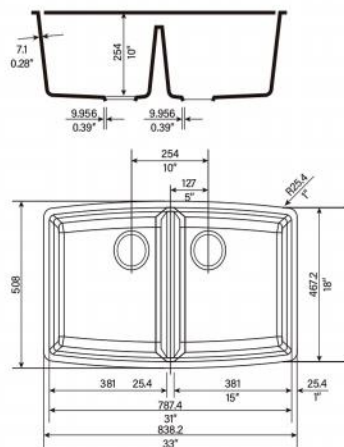

Item No:8045E
Size:800x457x228mm
31.5"x17.99"x8.98"

Item No:8349E
Size:835x490x200mm
32.87"x19.29"x7.87"

GRANITE KITCHEN SINK

Item No:8646B
Size:860x460x220mm
33.86"x18.11"x8.66"

GRANITE KITCHEN SINK

Item No:1050B
Size:1000x500x210mm
39.37"x19.69"x8.27"

GRANITE KITCHEN SINK

Item No:8349B
 Size:835x490x200mm
 32.87"x19.29"x7.87"

Item No:8451E
 Size:840x510x255mm
 33.07"x20.08"x10.04"

GRANITE KITCHEN SINK

Item No:8149L
 Size:813x495x255mm
 32.01"x19.49"x10.04"

Item No:K0201A
Size:490x400x205mm
19.29"x15.75"x8.07"

Item No:K0221
Size:560x415x200mm
22.05"x16.34"x7.87"

Item No:K0222
Size:555x420x200mm
21.85"x16.54"x7.87"

Item No:K0224
Size:560x430x200mm
22.05"x16.93"x7.87"

Item No:K0201A
Size:550x420x210mm
21.65"x16.54"x8.27"

Item No:K0624
Size:600x425x220mm
23.62"x16.73"x8.66"

Item No:K0418B
Size:455x325x180mm
17.91"x12.80"x7.09"

Item No:K0420A
Size:510x380x195mm
20.08"x14.96"x7.68"