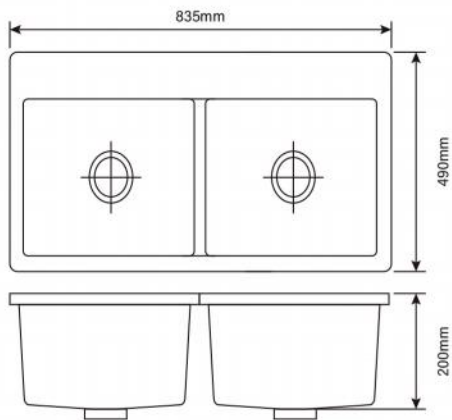

Item No:8045E
Size:800x457x228mm
31.5"x17.99"x8.98"

Item No:8349E
Size:835x490x200mm
32.87"x19.29"x7.87"

GRANITE KITCHEN SINK

Item No:8646B
Size:860x460x220mm
33.86"x18.11"x8.66"

GRANITE KITCHEN SINK

Item No:1050B
Size:1000x500x210mm
39.37"x19.69"x8.27"

GRANITE KITCHEN SINK

Item No:8349B
 Size:835x490x200mm
 32.87"x19.29"x7.87"

Item No:8451E
 Size:840x510x255mm
 33.07"x20.08"x10.04"

GRANITE KITCHEN SINK

Item No:8149L
 Size:813x495x255mm
 32.01"x19.49"x10.04"

Item No:K0201A
Size:490x400x205mm
19.29"x15.75"x8.07"

Item No:K0221
Size:560x415x200mm
22.05"x16.34"x7.87"

Item No:K0222
Size:555x420x200mm
21.85"x16.54"x7.87"

Item No:K0224
Size:560x430x200mm
22.05"x16.93"x7.87"

Item No:K0201A
Size:550x420x210mm
21.65"x16.54"x8.27"

Item No:K0624
Size:600x425x220mm
23.62"x16.73"x8.66"

Item No:K0418B
Size:455x325x180mm
17.91"x12.80"x7.09"

Item No:K0420A
Size:510x380x195mm
20.08"x14.96"x7.68"