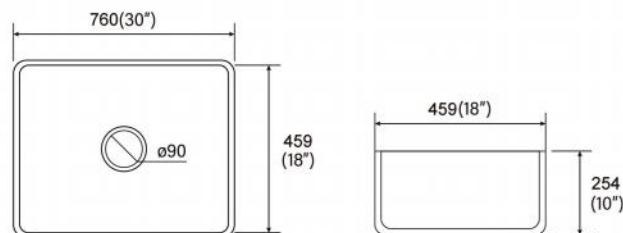

Farmhouse Kitchen Sink
Item No:A3020N
Size:760x508x254mm
30"x20"x10"