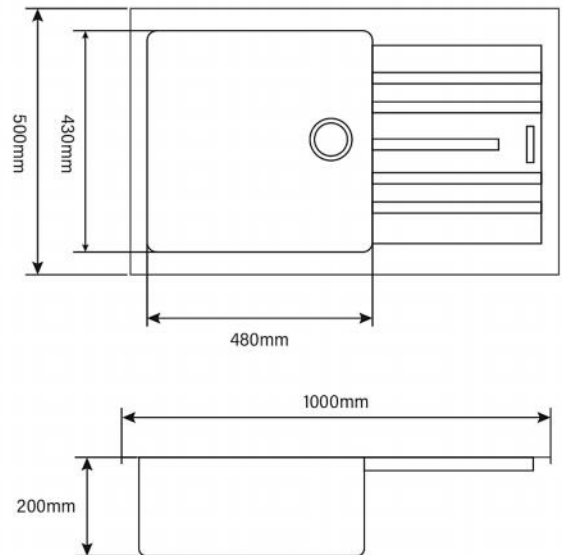

GRANITE KITCHEN SINK

Above Counter

Reversible

Health Protection System

GRANITE KITCHEN SINK

Item No:1150B
Size:1160x500x200mm
45.67"x19.69"x7.87"

GRANITE KITCHEN SINK

Item No:1050A
Size:1000x500x200mm
39.37"x19.69"x7.87"

Item No:K0201A
Size:490x400x205mm
19.29"x15.75"x8.07"

Item No:K0221
Size:560x415x200mm
22.05"x16.34"x7.87"

Item No:K0222
Size:555x420x200mm
21.85"x16.54"x7.87"

Item No:K0224
Size:560x430x200mm
22.05"x16.93"x7.87"

Item No:K0201A
Size:550x420x210mm
21.65"x16.54"x8.27"

Item No:K0624
Size:600x425x220mm
23.62"x16.73"x8.66"

Item No:K0418B
Size:455x325x180mm
17.91"x12.80"x7.09"

Item No:K0420A
Size:510x380x195mm
20.08"x14.96"x7.68"

Item No:K0421A
Size:525x345x185mm
20.67"x13.58"x7.28"

Item No:K0422C
Size:560x360x190mm
22.05"x14.17"x7.48"

Item No:K0424A
Size:610x380x180mm
22.02"x14.96"x7.09"

Item No:K0424B
Size:595x395x210mm
23.43"x15.55"x8.27"