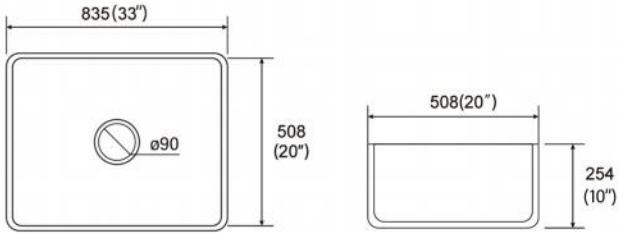

Farmhouse Kitchen Sink
Item No:A3320N
Size:835x508x254mm
33"x20"x10"