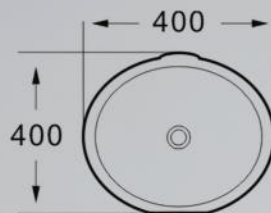

GRANITE BATHROOM SINK

Item No:5538W
Size:550x385x110mm
21.65"x15.16"x4.33"

Item No:6240W
Size:604x407x155mm
23.78"x16.02"x6.1"

GRANITE LAUNDRY SINK

Item No:6058XL
Size:600x580x270mm
23.62"x22.83"x10.63"

CERAMIC UNDERMOUNT BASIN

Item No:K0416A
Size:400x400x170mm
15.75"x15.75"x6.69"

CERAMIC UNDERMOUNT BASIN

Item No:K0161
Size:420x340x190mm
16.54"x13.34"x7.48"

Item No:K0171
Size:435x350x190mm
17.13"x13.78"x7.48"

Item No:K0181
Size:465x385x195mm
18.31"x15.16"x7.68"

Item No:K0201A
Size:490x400x205mm
19.29"x15.75"x8.07"

Item No:K0221
Size:560x415x200mm
22.05"x16.34"x7.87"

Item No:K0222
Size:555x420x200mm
21.85"x16.54"x7.87"

Item No:K0224
Size:560x430x200mm
22.05"x16.93"x7.87"

Item No:K0201A
Size:550x420x210mm
21.65"x16.54"x8.27"

Item No:K0624
Size:600x425x220mm
23.62"x16.73"x8.66"

Item No:K0418B
Size:455x325x180mm
17.91"x12.80"x7.09"

Item No:K0420A
Size:510x380x195mm
20.08"x14.96"x7.68"