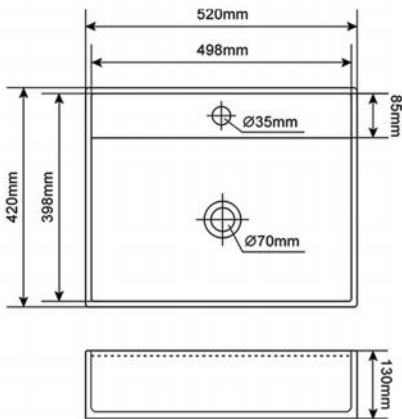

Item No:4532W
Size:450x325x140mm
17.72"x12.80"x5.51"

Item No:4939W
Size:495x395x140mm
19.49"x15.55"x5.51"

GRANITE BATHROOM SINK

Item No:5242A
Size:520x420x130mm
20.47"x16.54"x5.12"

Item No:5435W
Size:540x345x140mm
21.26"x13.58"x5.51"

Item No:K0416A
Size:400x400x170mm
15.75"x15.75"x6.69"

CERAMIC UNDERMOUNT BASIN

Item No:K0161
Size:420x340x190mm
16.54"x13.34"x7.48"

Item No:K0171
Size:435x350x190mm
17.13"x13.78"x7.48"

Item No:K0181
Size:465x385x195mm
18.31"x15.16"x7.68"

Item No:K0201A
Size:490x400x205mm
19.29"x15.75"x8.07"

Item No:K0221
Size:560x415x200mm
22.05"x16.34"x7.87"

Item No:K0222
Size:555x420x200mm
21.85"x16.54"x7.87"

Item No:K0224
Size:560x430x200mm
22.05"x16.93"x7.87"

Item No:K0201A
Size:550x420x210mm
21.65"x16.54"x8.27"

Item No:K0624
Size:600x425x220mm
23.62"x16.73"x8.66"

Item No:K0418B
Size:455x325x180mm
17.91"x12.80"x7.09"

Item No:K0420A
Size:510x380x195mm
20.08"x14.96"x7.68"