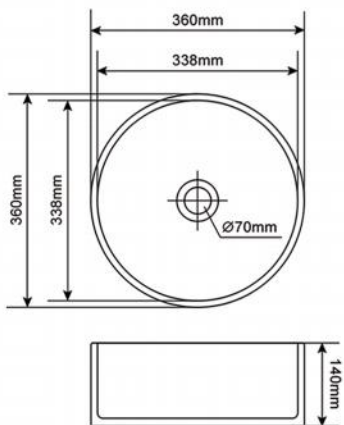

Item No:8346E
Size:838x467x241mm
32.99"x18.39"x9.49"

GRANITE BATHROOM SINK

GRANITE BATHROOM SINK

Item No:400W
Size:400x400x120mm
15.75"x15.75"x4.72"

Item No:3636W
Size:360x360x140mm
14.17"x14.17"x5.51"

GRANITE BATHROOM SINK

Item No:4532W
Size:450x325x140mm
17.72"x12.80"x5.51"

Item No:4939W
Size:495x395x140mm
19.49"x15.55"x5.51"

GRANITE BATHROOM SINK

Item No:5242A
Size:520x420x130mm
20.47"x16.54"x5.12"

Item No:5435W
Size:540x345x140mm
21.26"x13.58"x5.51"

Item No:K0201A
Size:490x400x205mm
19.29"x15.75"x8.07"

Item No:K0221
Size:560x415x200mm
22.05"x16.34"x7.87"

Item No:K0222
Size:555x420x200mm
21.85"x16.54"x7.87"

Item No:K0224
Size:560x430x200mm
22.05"x16.93"x7.87"

Item No:K0201A
Size:550x420x210mm
21.65"x16.54"x8.27"

Item No:K0624
Size:600x425x220mm
23.62"x16.73"x8.66"

Item No:K0418B
Size:455x325x180mm
17.91"x12.80"x7.09"

Item No:K0420A
Size:510x380x195mm
20.08"x14.96"x7.68"