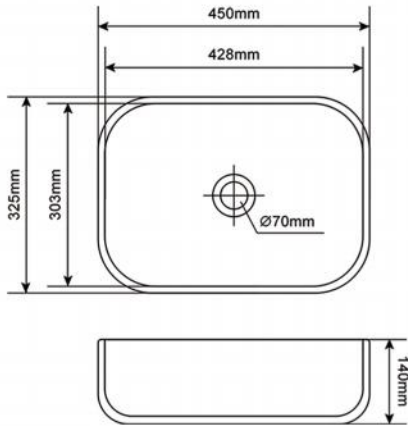

GRANITE BATHROOM SINK

Item No:4532W
Size:450x325x140mm
17.72"x12.80"x5.51"