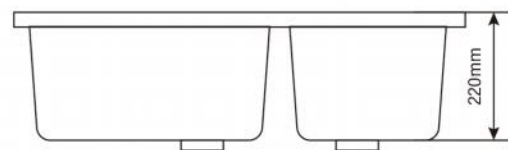

Item No:8045E
Size:800x457x228mm
31.5"x17.99"x8.98"

Item No:8349E
Size:835x490x200mm
32.87"x19.29"x7.87"

GRANITE KITCHEN SINK

Item No:8646B
Size:860x460x220mm
33.86"x18.11"x8.66"

GRANITE KITCHEN SINK

Item No:1050B
Size:1000x500x210mm
39.37"x19.69"x8.27"