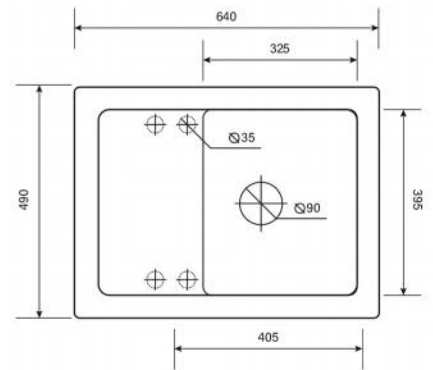

Item No:6449A
Size:640x490x200mm
25.20"x19.29"x7.87"