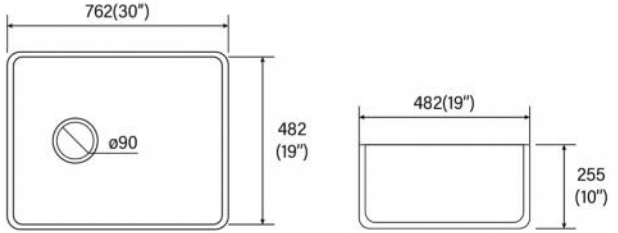

Farmhouse Kitchen Sink
Item No: B3319
Size: 838x482x255mm
33"x19"x10"