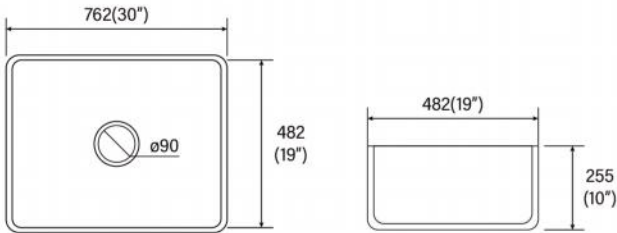

Farmhouse Kitchen Sink
Item No: B3019A
Size: 762x482x255mm
30"x19"x10"