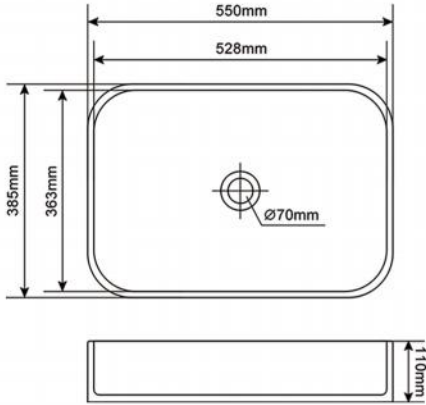

GRANITE BATHROOM SINK

Item No:5538W
Size:550x385x110mm
21.65"x15.16"x4.33"