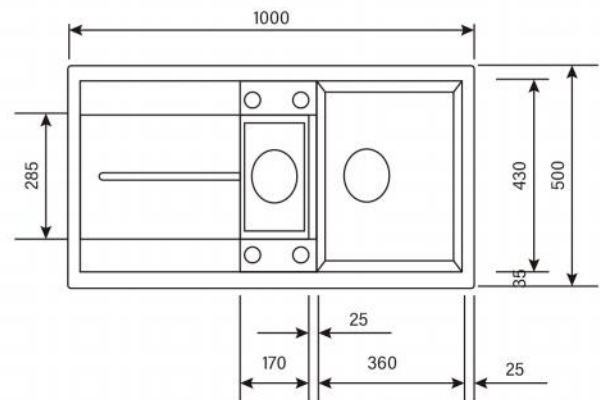

Item No:8045E
Size:800x457x228mm
31.5"x17.99"x8.98"

Item No:8349E
Size:835x490x200mm
32.87"x19.29"x7.87"

GRANITE KITCHEN SINK

Item No:8646B
Size:860x460x220mm
33.86"x18.11"x8.66"

GRANITE KITCHEN SINK

Item No:1050B
Size:1000x500x210mm
39.37"x19.69"x8.27"