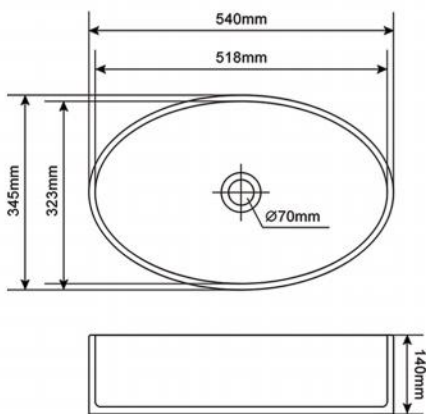

Item No:4532W
Size:450x325x140mm
17.72"x12.80"x5.51"

Item No:4939W
Size:495x395x140mm
19.49"x15.55"x5.51"

GRANITE BATHROOM SINK

Item No:5242A
Size:520x420x130mm
20.47"x16.54"x5.12"

Item No:5435W
Size:540x345x140mm
21.26"x13.58"x5.51"

Item No:K0416A
Size:400x400x170mm
15.75"x15.75"x6.69"

CERAMIC UNDERMOUNT BASIN

Item No:K0161
Size:420x340x190mm
16.54"x13.34"x7.48"

Item No:K0171
Size:435x350x190mm
17.13"x13.78"x7.48"

Item No:K0181
Size:465x385x195mm
18.31"x15.16"x7.68"

Item No:K0201A
Size:490x400x205mm
19.29"x15.75"x8.07"

Item No:K0221
Size:560x415x200mm
22.05"x16.34"x7.87"

Item No:K0222
Size:555x420x200mm
21.85"x16.54"x7.87"

Item No:K0224
Size:560x430x200mm
22.05"x16.93"x7.87"

Item No:K0201A
Size:550x420x210mm
21.65"x16.54"x8.27"

Item No:K0624
Size:600x425x220mm
23.62"x16.73"x8.66"

Item No:K0418B
Size:455x325x180mm
17.91"x12.80"x7.09"

Item No:K0420A
Size:510x380x195mm
20.08"x14.96"x7.68"