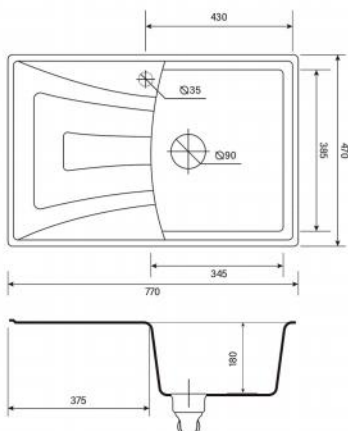

Item No:7747A
Size:770x470x200mm
30.31"x18.50"x7.87"