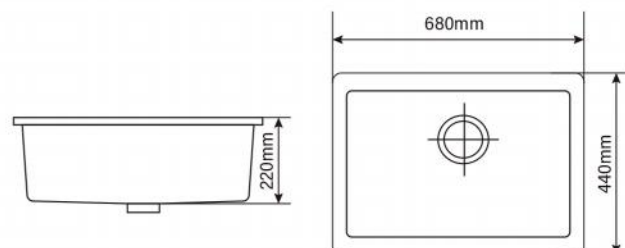

GRANITE KITCHEN SINK

Item No:8349B
 Size:835x490x200mm
 32.87"x19.29"x7.87"

Item No:8451E
 Size:840x510x255mm
 33.07"x20.08"x10.04"

GRANITE KITCHEN SINK

Item No:8149L
 Size:813x495x255mm
 32.01"x19.49"x10.04"

Item No:7747A
 Size:770x470x200mm
 30.31"x18.50"x7.87"

GRANITE KITCHEN SINK

Item No:7145E
Size:710x450x205mm
27.95"x17.72"x8.07"

Item No:6844L
Size:680x440x220mm
26.77"x17.32"x8.66"

GRANITE KITCHEN SINK

Item No:4242L
Size:422.77x422.77x203mm
16.64"x16.64"x7.87"

Item No:K0201A
Size:490x400x205mm
19.29"x15.75"x8.07"

Item No:K0221
Size:560x415x200mm
22.05"x16.34"x7.87"

Item No:K0222
Size:555x420x200mm
21.85"x16.54"x7.87"

Item No:K0224
Size:560x430x200mm
22.05"x16.93"x7.87"

Item No:K0201A
Size:550x420x210mm
21.65"x16.54"x8.27"

Item No:K0624
Size:600x425x220mm
23.62"x16.73"x8.66"

Item No:K0418B
Size:455x325x180mm
17.91"x12.80"x7.09"

Item No:K0420A
Size:510x380x195mm
20.08"x14.96"x7.68"