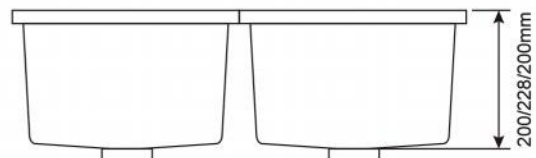

Item No:8349E
Size:835x490x200mm
32.87"x19.29"x7.87"