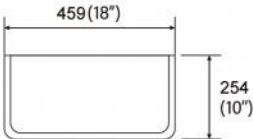

Farmhouse Kitchen Sink
Item No:A3318N
Size:835x459x254mm
33"x18"x10"