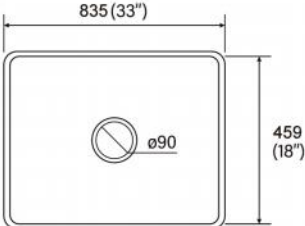

Farmhouse Kitchen Sink
Item No:A3318N
Size:835x459x254mm
33"x18"x10"