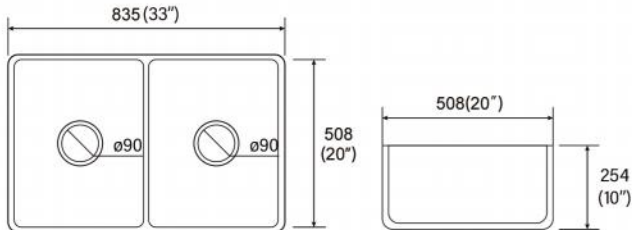

Farmhouse Kitchen Sink
Item No:B2418
Size:605x460x255mm
24"x18"x10"